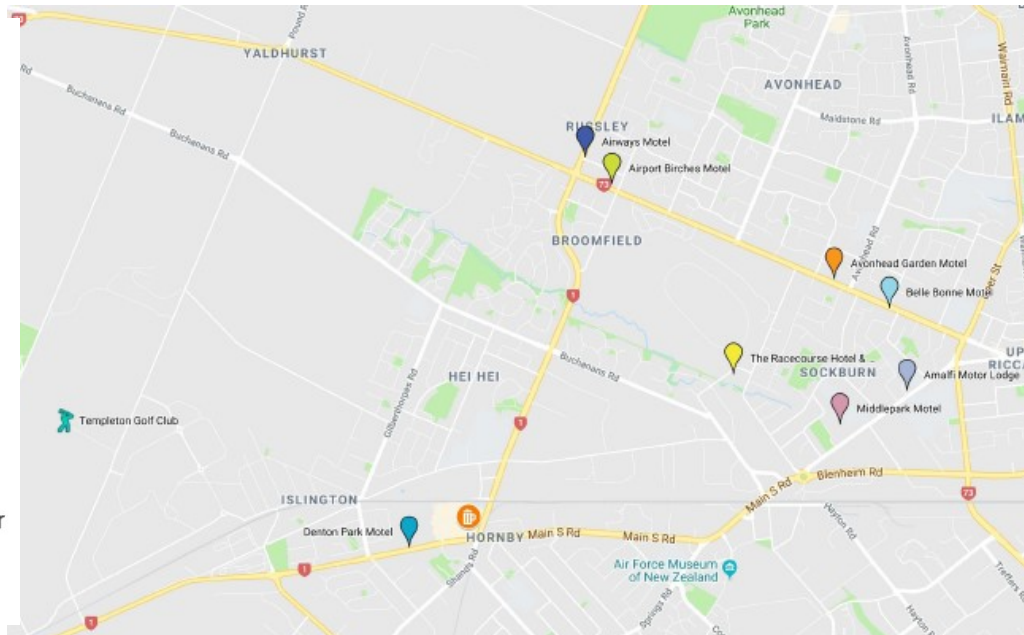

Middlepark Motel
 120 Main S Rd, Sockburn, Christchurch 8042
 0800 800 876
 03 348 7320
 www.middleparkmotel.co.nz

Racecourse Hotel
 118 Racecourse Road, Sockburn, ChCh 8042
 Phone :+64 3 342 7150
 www.racecoursehotel.co.nz

Hornby accommodation

-  Airport Birches Motel
-  Airways Motel
-  Amalfi Motor Lodge
-  Avonhead Garden Motel
-  Belle Bonne Motel
-  Denton Park Motel
-  Middlepark Motel
-  Templeton Golf Club
-  The Racecourse Hotel & Motor Lodge
-  Hornby WMC