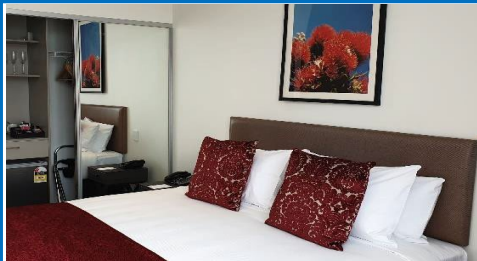

**CLUBS NEW ZEALAND 24th ANNUAL EUCHRE  
CHAMPIONSHIP ACCOMMODATION GUIDE**

**Ramada Suites by Wyndam Manukau**

**Address:** 770a Great South Road Wiri, Auckland 2104

**Phone:** 09 942 6000

**Proximity Apartments Manukau**