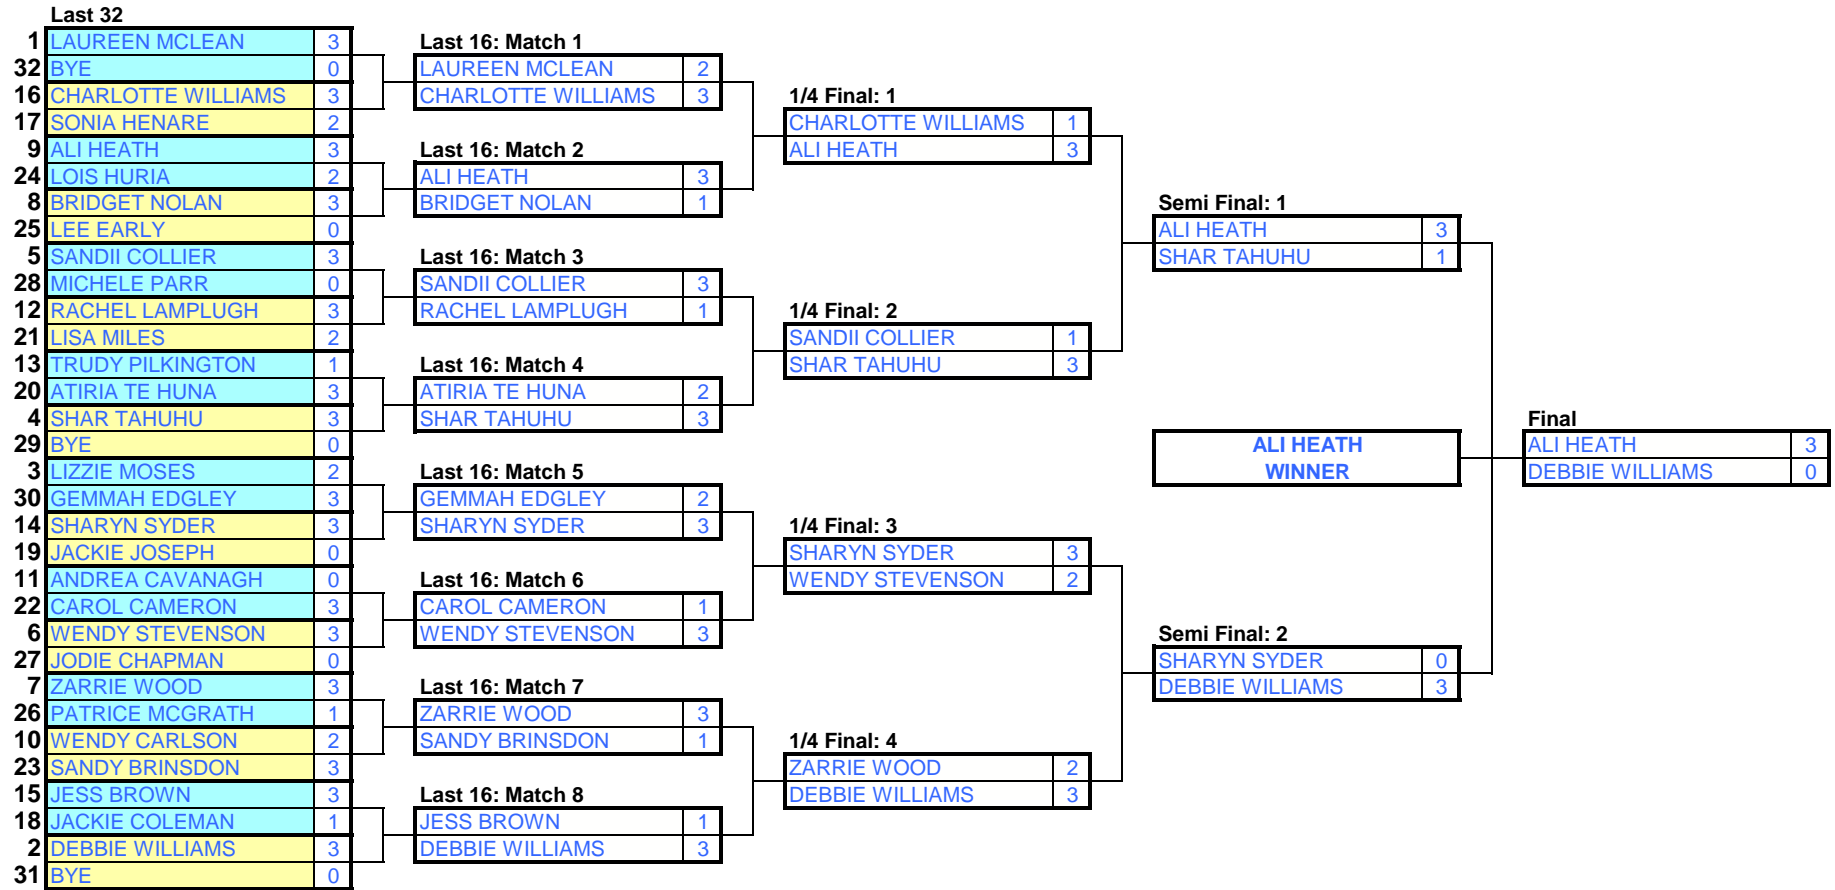

Semi Final: 1

GINA GRIMWOOD	4
TRISH O'NEILL	0

Semi Final: 2

KERI LOW	3
CLARE SHANAHER	4

Final

GINA GRIMWOOD	4
CLARE SHANAHER	0

**GINA GRIMWOOD
WINNER**

2023 South Island Ladies Singles:Main - Flight Event