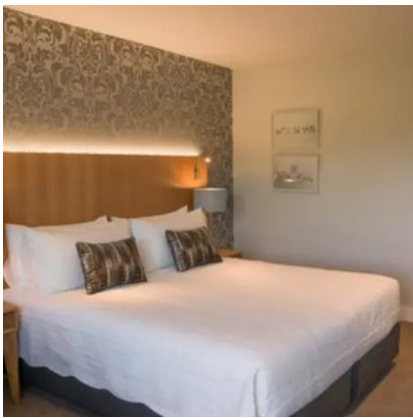

Porters Boutique Hotel

4.6km to Club Hastings

Address: 4 Te Aute Road, Havelock North

Phone: 06 877 1234

Email: reservations@portershotel.co.nz

Website: www.portershotel.co.nz