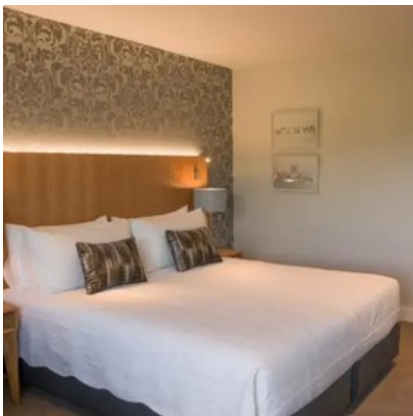

Omahu Motor Lodge

3.2km to Club Hastings

Address: 327 Omaha Road, Hastings

Phone: 06 870 7061

Email: info@omahumotorlodge.co.nz

Website: www.omahumotorlodge.co.nz